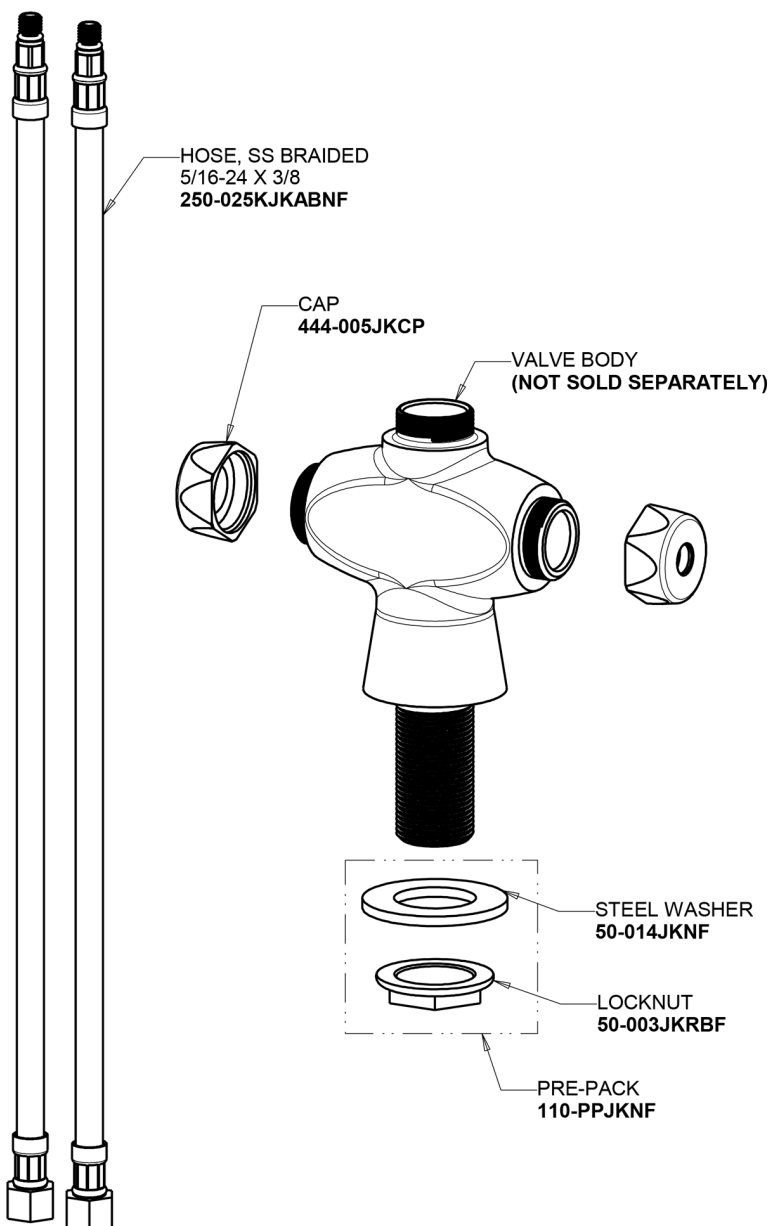

Repair Parts

930-CP

Hot and Cold Water Mixing Faucet with Vacuum Breaker

**CHICAGO
FAUCETS**

a Geberit company

Base Parts:

6" Vacuum Breaker Swing Spout GN2BVBJKABCP

For Technical Assistance:

Hot and Cold Water Mixing Faucet with Vacuum Breaker

**CHICAGO
FAUCETS** 

a Geberit company

4-Arm Handle
204-PRJKCP

Serrated Hose Nozzle
E7JKCP

Slow-Compression Cartridge (pair)
217-XTLHJKABNF (left)
217-XTRHJKABNF (right)