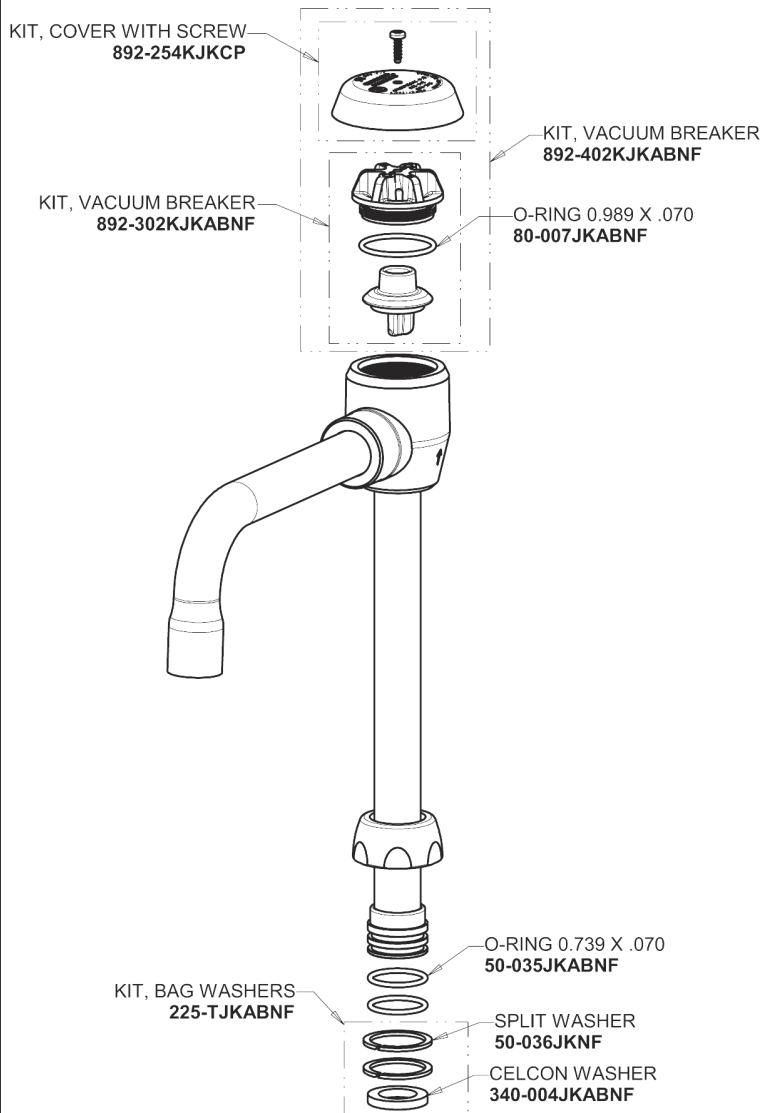

Repair Parts

930-CP

Hot and Cold Water Mixing Faucet with Vacuum Breaker

**CHICAGO
FAUCETS**

a Geberit company

Base Parts:

6" Vacuum Breaker Swing Spout GN2BVBJKABCP

For Technical Assistance:

Hot and Cold Water Mixing Faucet with Vacuum Breaker

**CHICAGO
FAUCETS** 

a Geberit company

4-Arm Handle
204-PRJKCP

Serrated Hose Nozzle
E7JKCP

Slow-Compression Cartridge (pair)
217-XTLHJKABNF (left)
217-XTRHJKABNF (right)