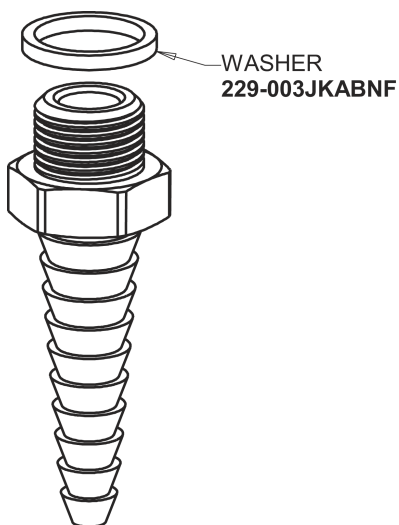

Repair Parts

930-CP

Hot and Cold Water Mixing Faucet with Vacuum Breaker

**CHICAGO
FAUCETS**

a Geberit company

Base Parts:

6" Vacuum Breaker Swing Spout GN2BVBJKABCP

For Technical Assistance:

Hot and Cold Water Mixing Faucet with Vacuum Breaker

**CHICAGO
FAUCETS** 

a Geberit company

4-Arm Handle
204-PRJKCP

Serrated Hose Nozzle
E7JKCP

Slow-Compression Cartridge (pair)
217-XTLHJKABNF (left)
217-XTRHJKABNF (right)