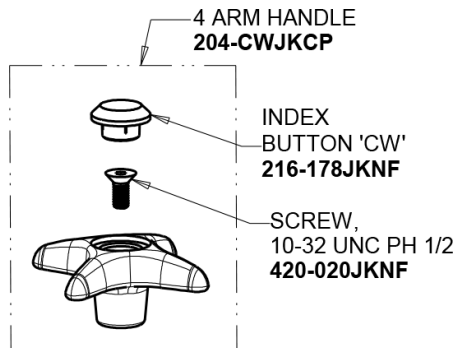

Repair Parts

930-CP

Hot and Cold Water Mixing Faucet with Vacuum Breaker

**CHICAGO
FAUCETS**

a Geberit company

Base Parts:

6" Vacuum Breaker Swing Spout GN2BVBJKABCP

For Technical Assistance:

Hot and Cold Water Mixing Faucet with Vacuum Breaker

**CHICAGO
FAUCETS** 

a Geberit company

4-Arm Handle
204-PRJKCP

Serrated Hose Nozzle
E7JKCP

Slow-Compression Cartridge (pair)
217-XTLHJKABNF (left)
217-XTRHJKABNF (right)