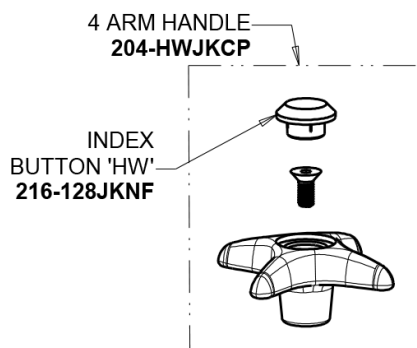

Repair Parts

930-CP

Hot and Cold Water Mixing Faucet with Vacuum Breaker

**CHICAGO
FAUCETS**

a Geberit company

Base Parts:

6" Vacuum Breaker Swing Spout GN2BVBJKABCP

For Technical Assistance:

Hot and Cold Water Mixing Faucet with Vacuum Breaker

**CHICAGO
FAUCETS** 

a Geberit company

4-Arm Handle
204-PRJKCP

Serrated Hose Nozzle
E7JKCP

Slow-Compression Cartridge (pair)
217-XTLHJKABNF (left)
217-XTRHJKABNF (right)